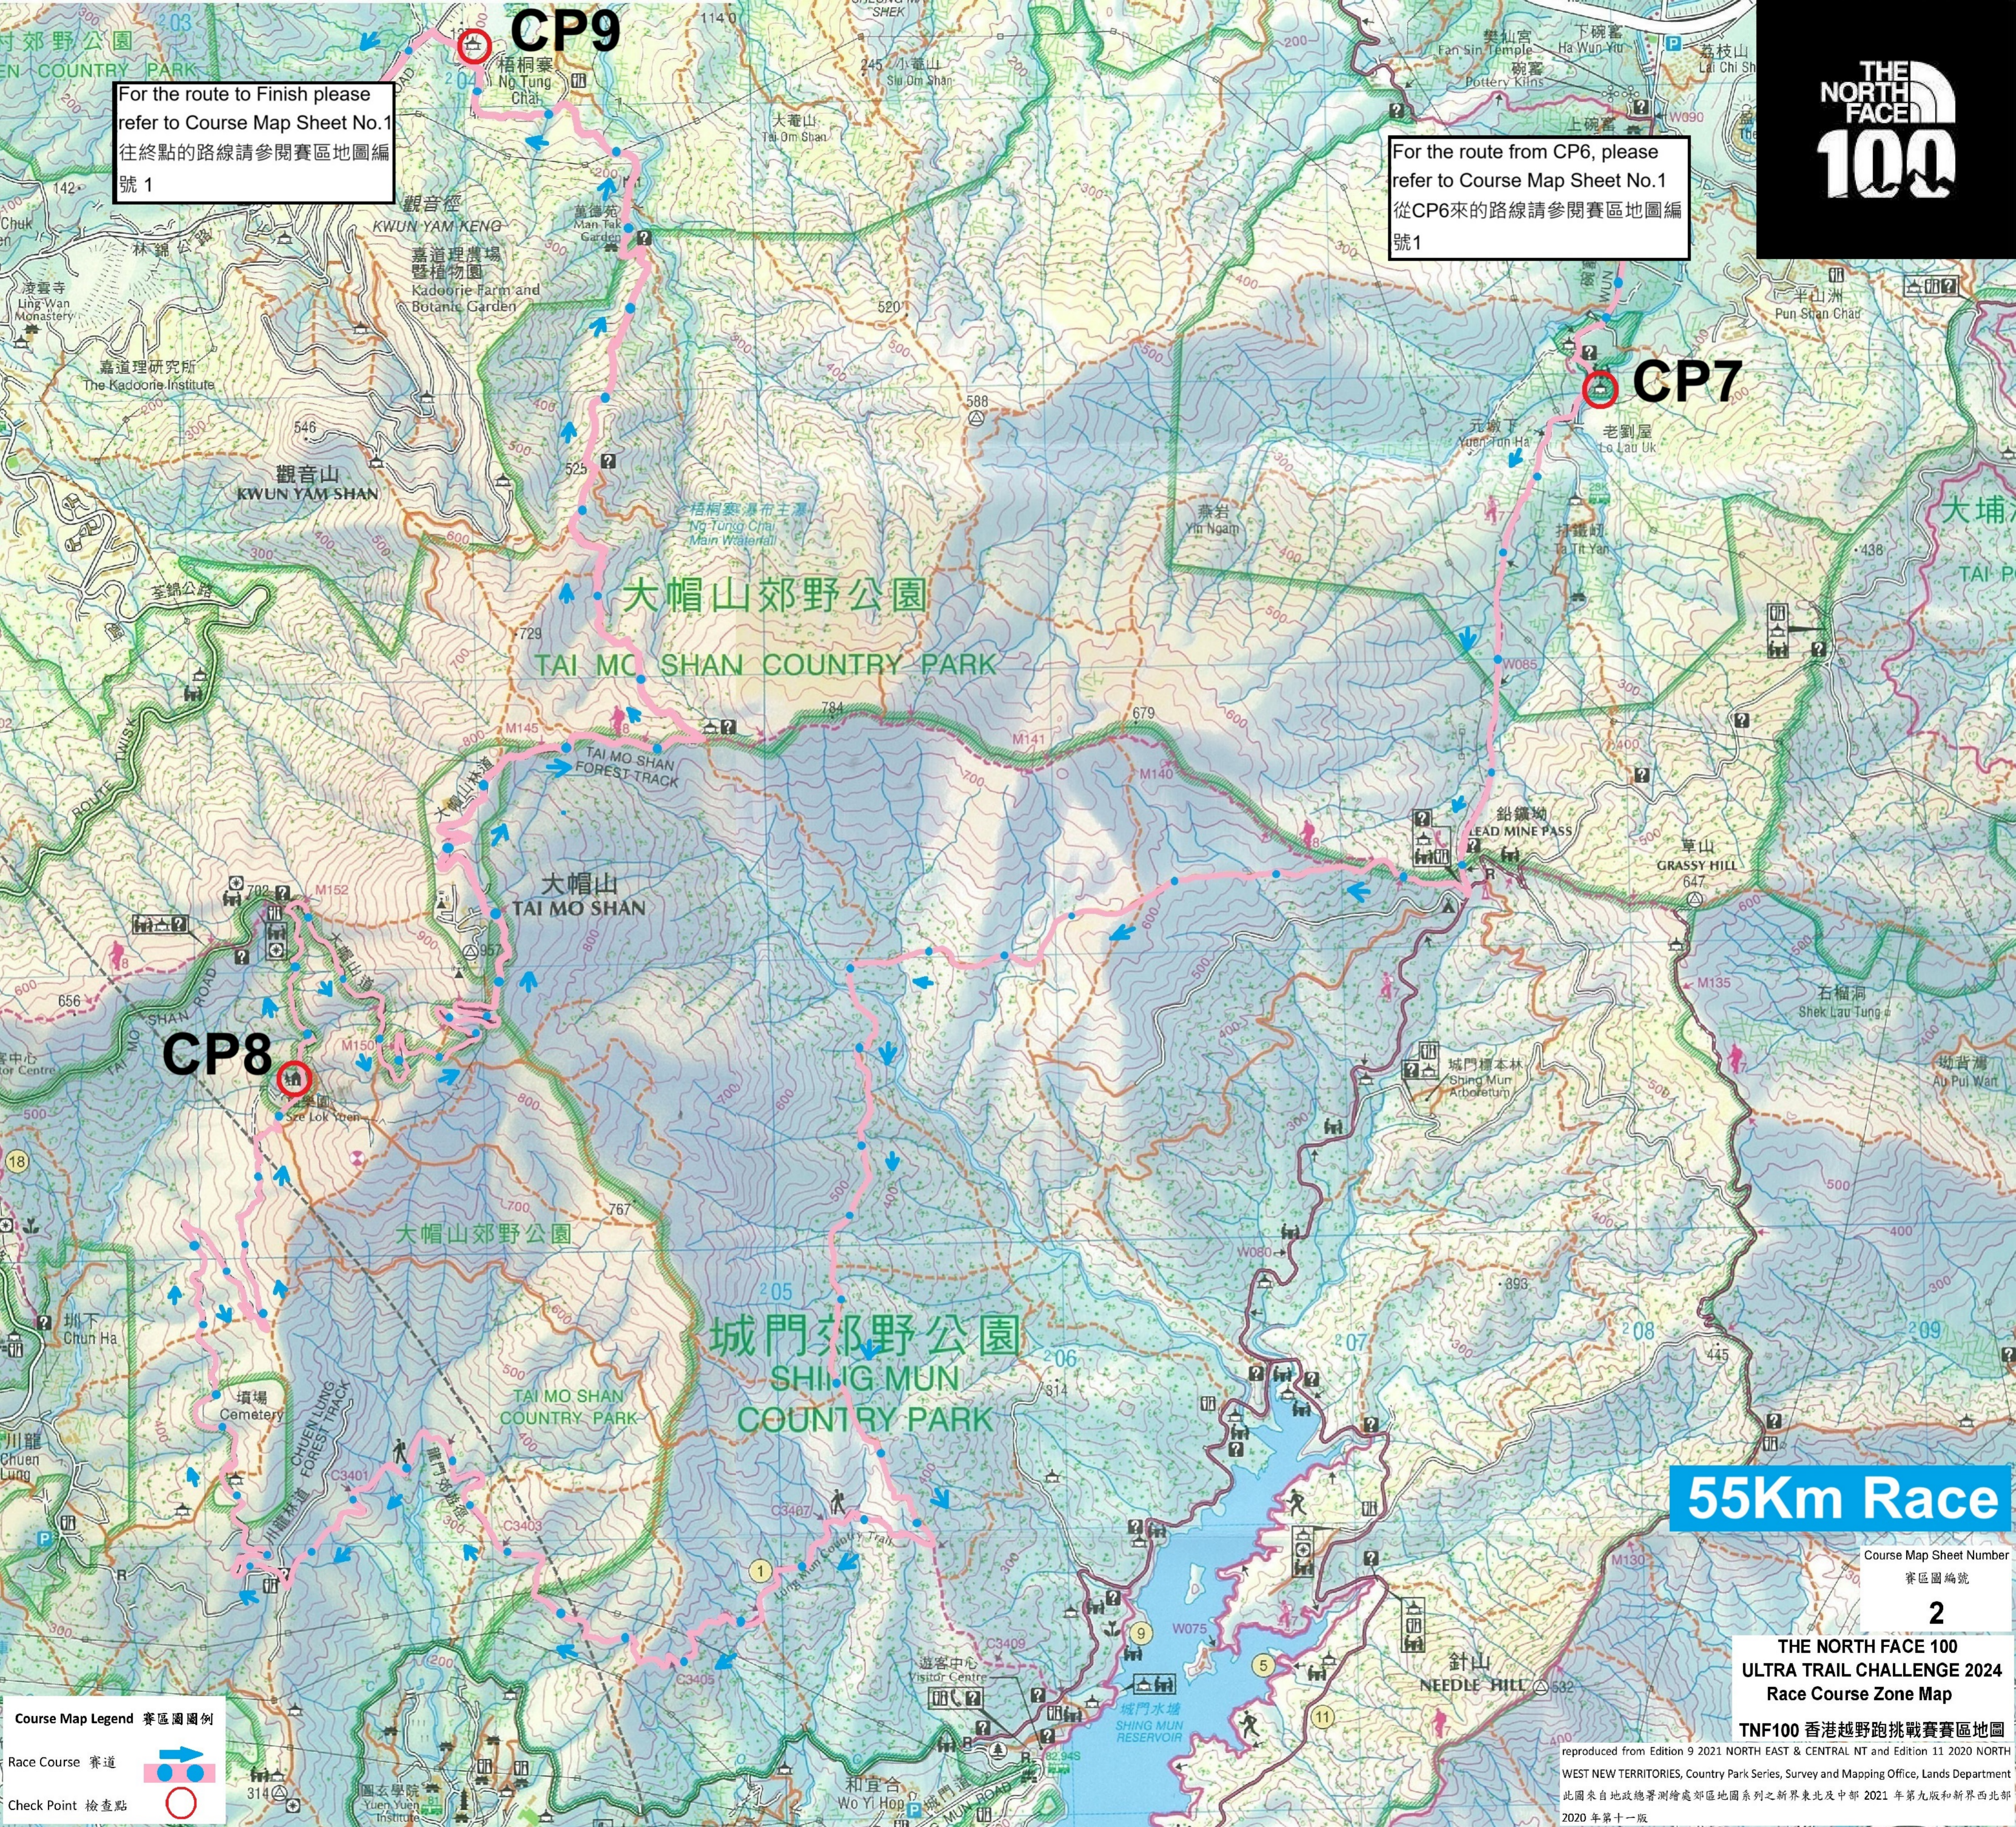

Course Map Legend 賽區圖例
Race Course 賽道
Check Point 檢查點

Course Map Sheet Number 1
賽區圖編號

THE NORTH FACE 100
ULTRA TRAIL CHALLENGE 2024
Race Course Zone Map

TNF100 香港越野跑挑戰賽賽區地圖
reproduced from Edition 9 2021 NORTH EAST & CENTRAL NT and Edition 11 2020 NORTH WEST NEW TERRITORIES, Country Park Series, Survey and Mapping Office, Lands Department
此圖來自地政總署測繪處郊區地圖系列之新界東北及中部 2021 年第九版和新界西北部 2020 年第十一版

For the route to Finish please refer to Course Map Sheet No.1
往終點的路線請參閱賽區地圖編號 1

For the route from CP6, please refer to Course Map Sheet No.1
從CP6來的路線請參閱賽區地圖編號 1

55Km Race

Course Map Sheet Number
賽區圖編號

2

**THE NORTH FACE 100
ULTRA TRAIL CHALLENGE 2024
Race Course Zone Map**

TNF100 香港越野跑挑戰賽賽區地圖

reproduced from Edition 9 2021 NORTH EAST & CENTRAL NT and Edition 11 2020 NORTH WEST NEW TERRITORIES, Country Park Series, Survey and Mapping Office, Lands Department
此圖來自地政總署測繪處郊區地圖系列之新界東北及中部 2021 年第九版和新界西北部 2020 年第十一版

Course Map Legend 賽區圖例

- Race Course 賽道
- Check Point 檢查點