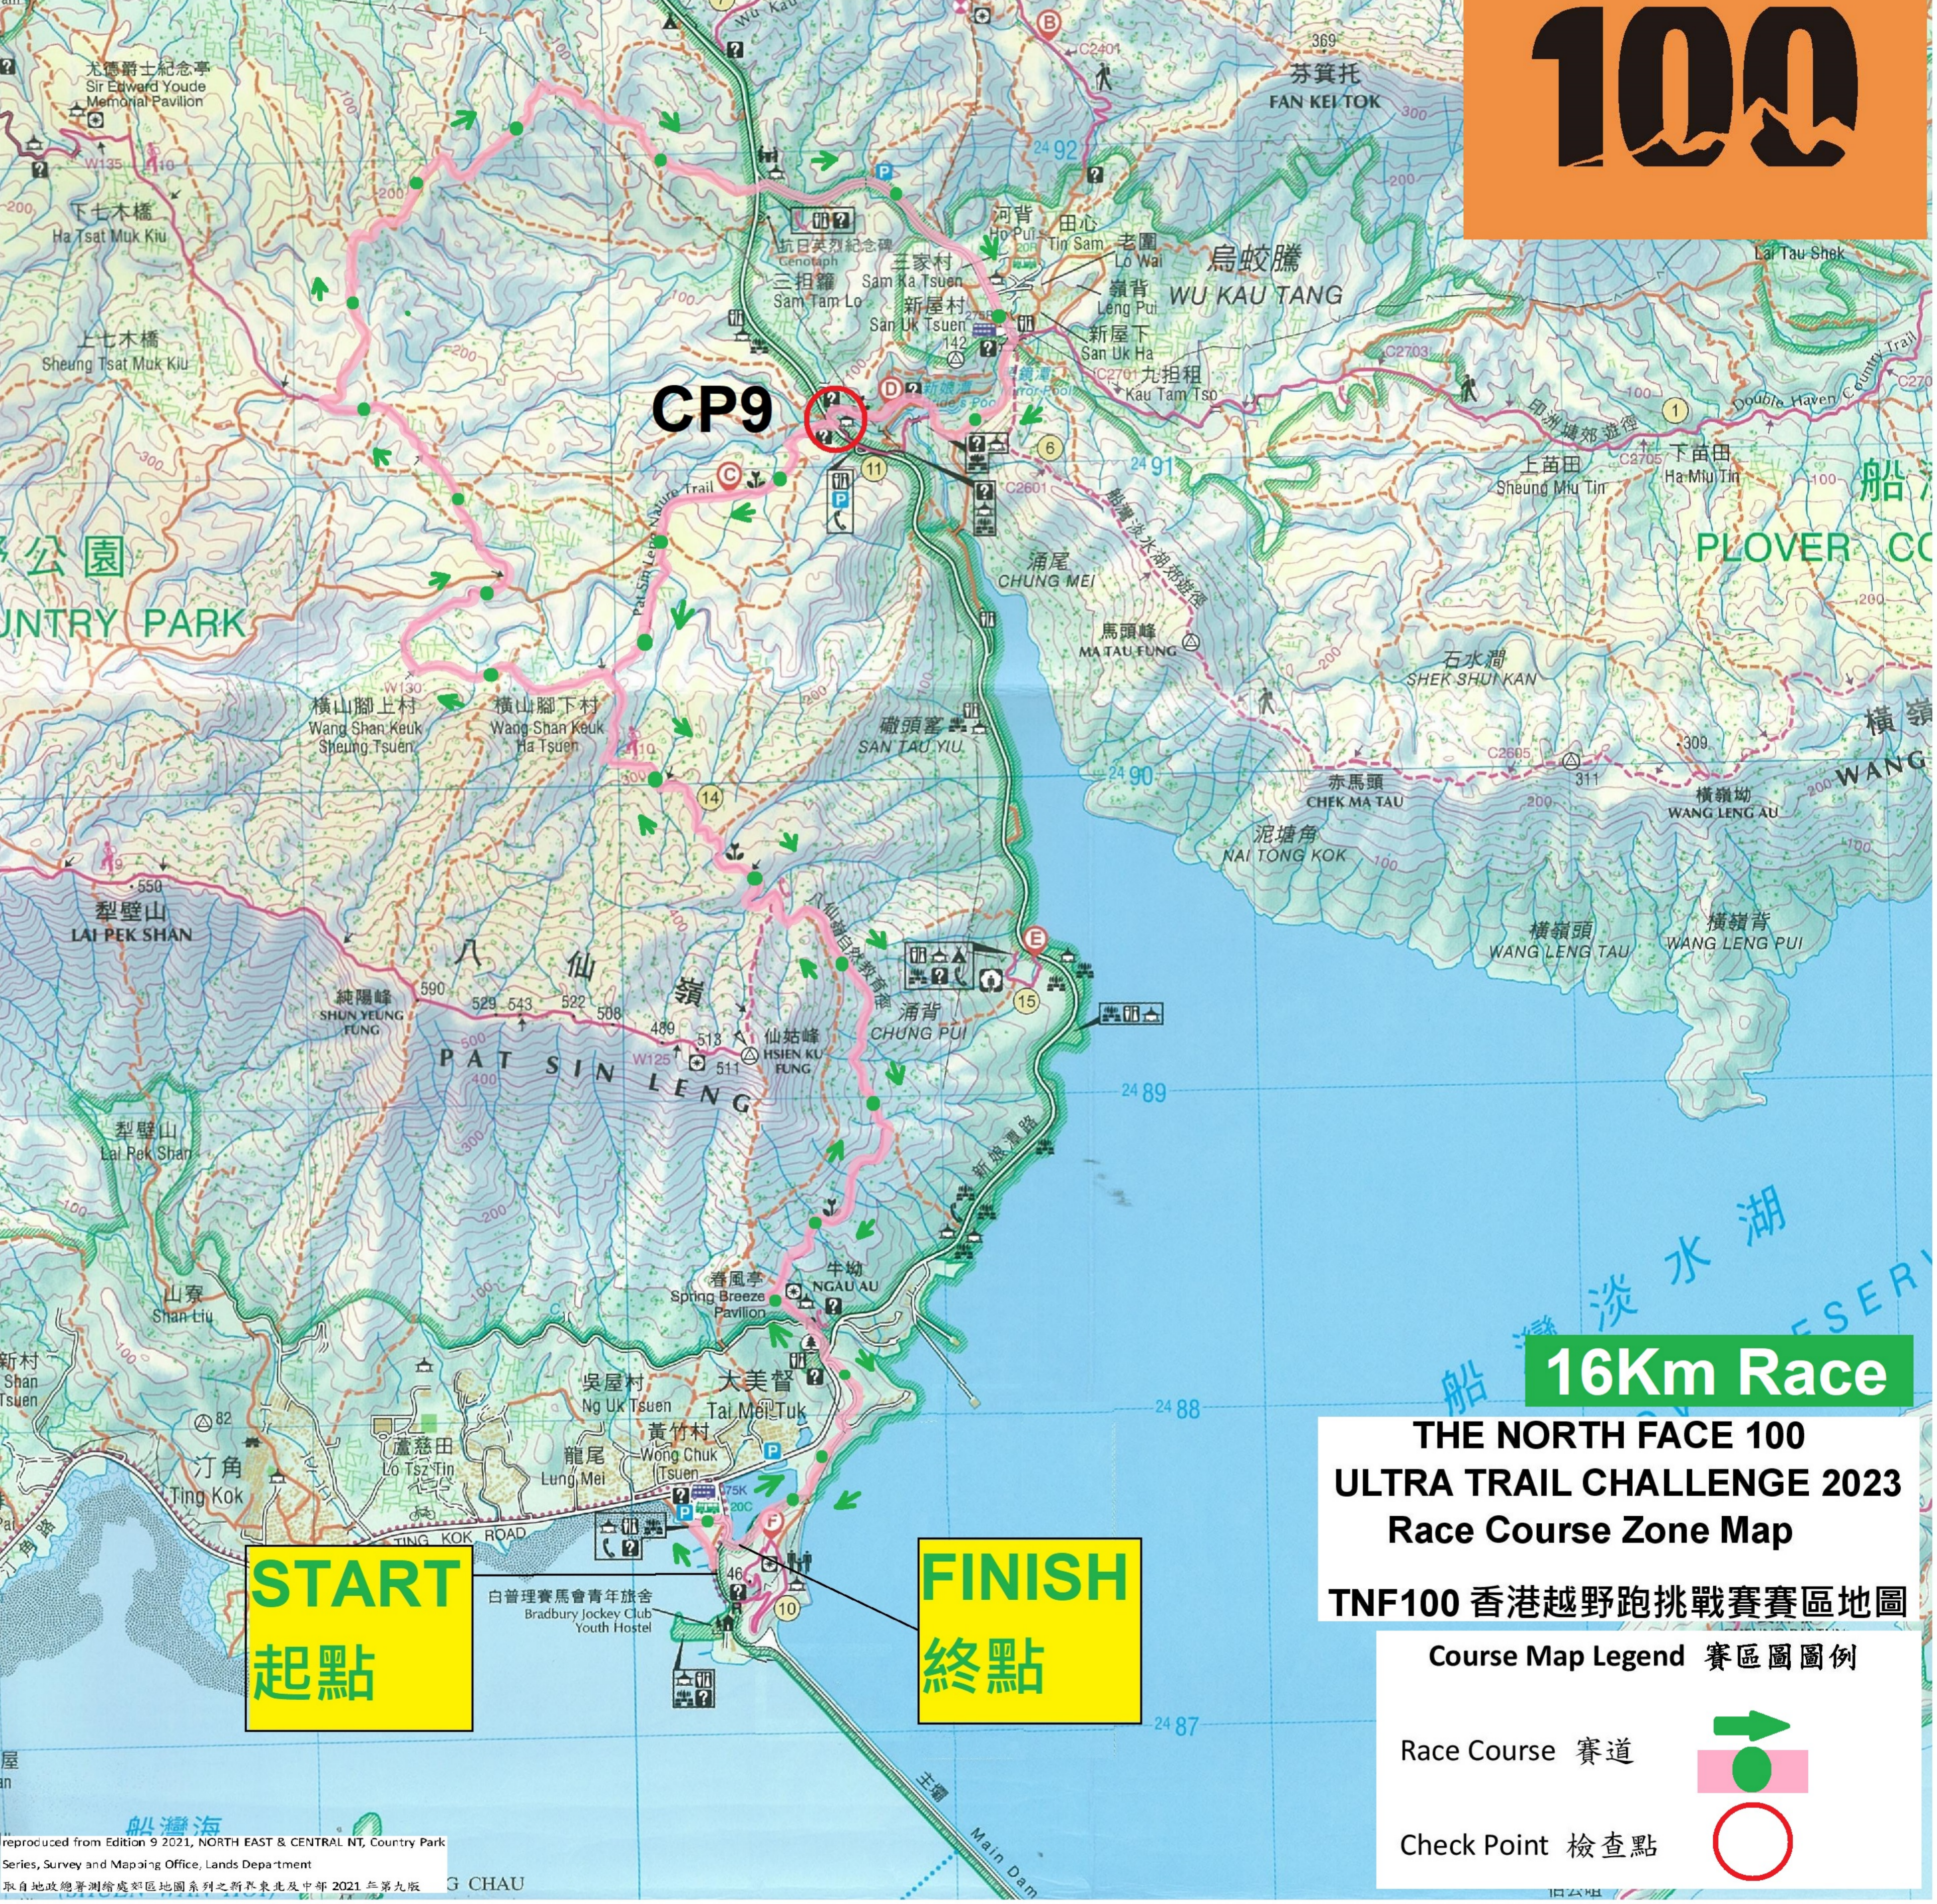

THE NORTH FACE 100 ULTRA TRAIL CHALLENGE

16Km Race

**THE NORTH FACE 100
ULTRA TRAIL CHALLENGE 2023
Race Course Zone Map**

TNF100 香港越野跑挑戰賽賽區地圖

Course Map Legend 賽區圖圖例

- Race Course 賽道
- Check Point 檢查點

reproduced from Edition 9 2021, NORTH EAST & CENTRAL NT, Country Park Series, Survey and Mapping Office, Lands Department
取自地政總署測繪處地圖系列之新界東北及中部 2021 年第九版